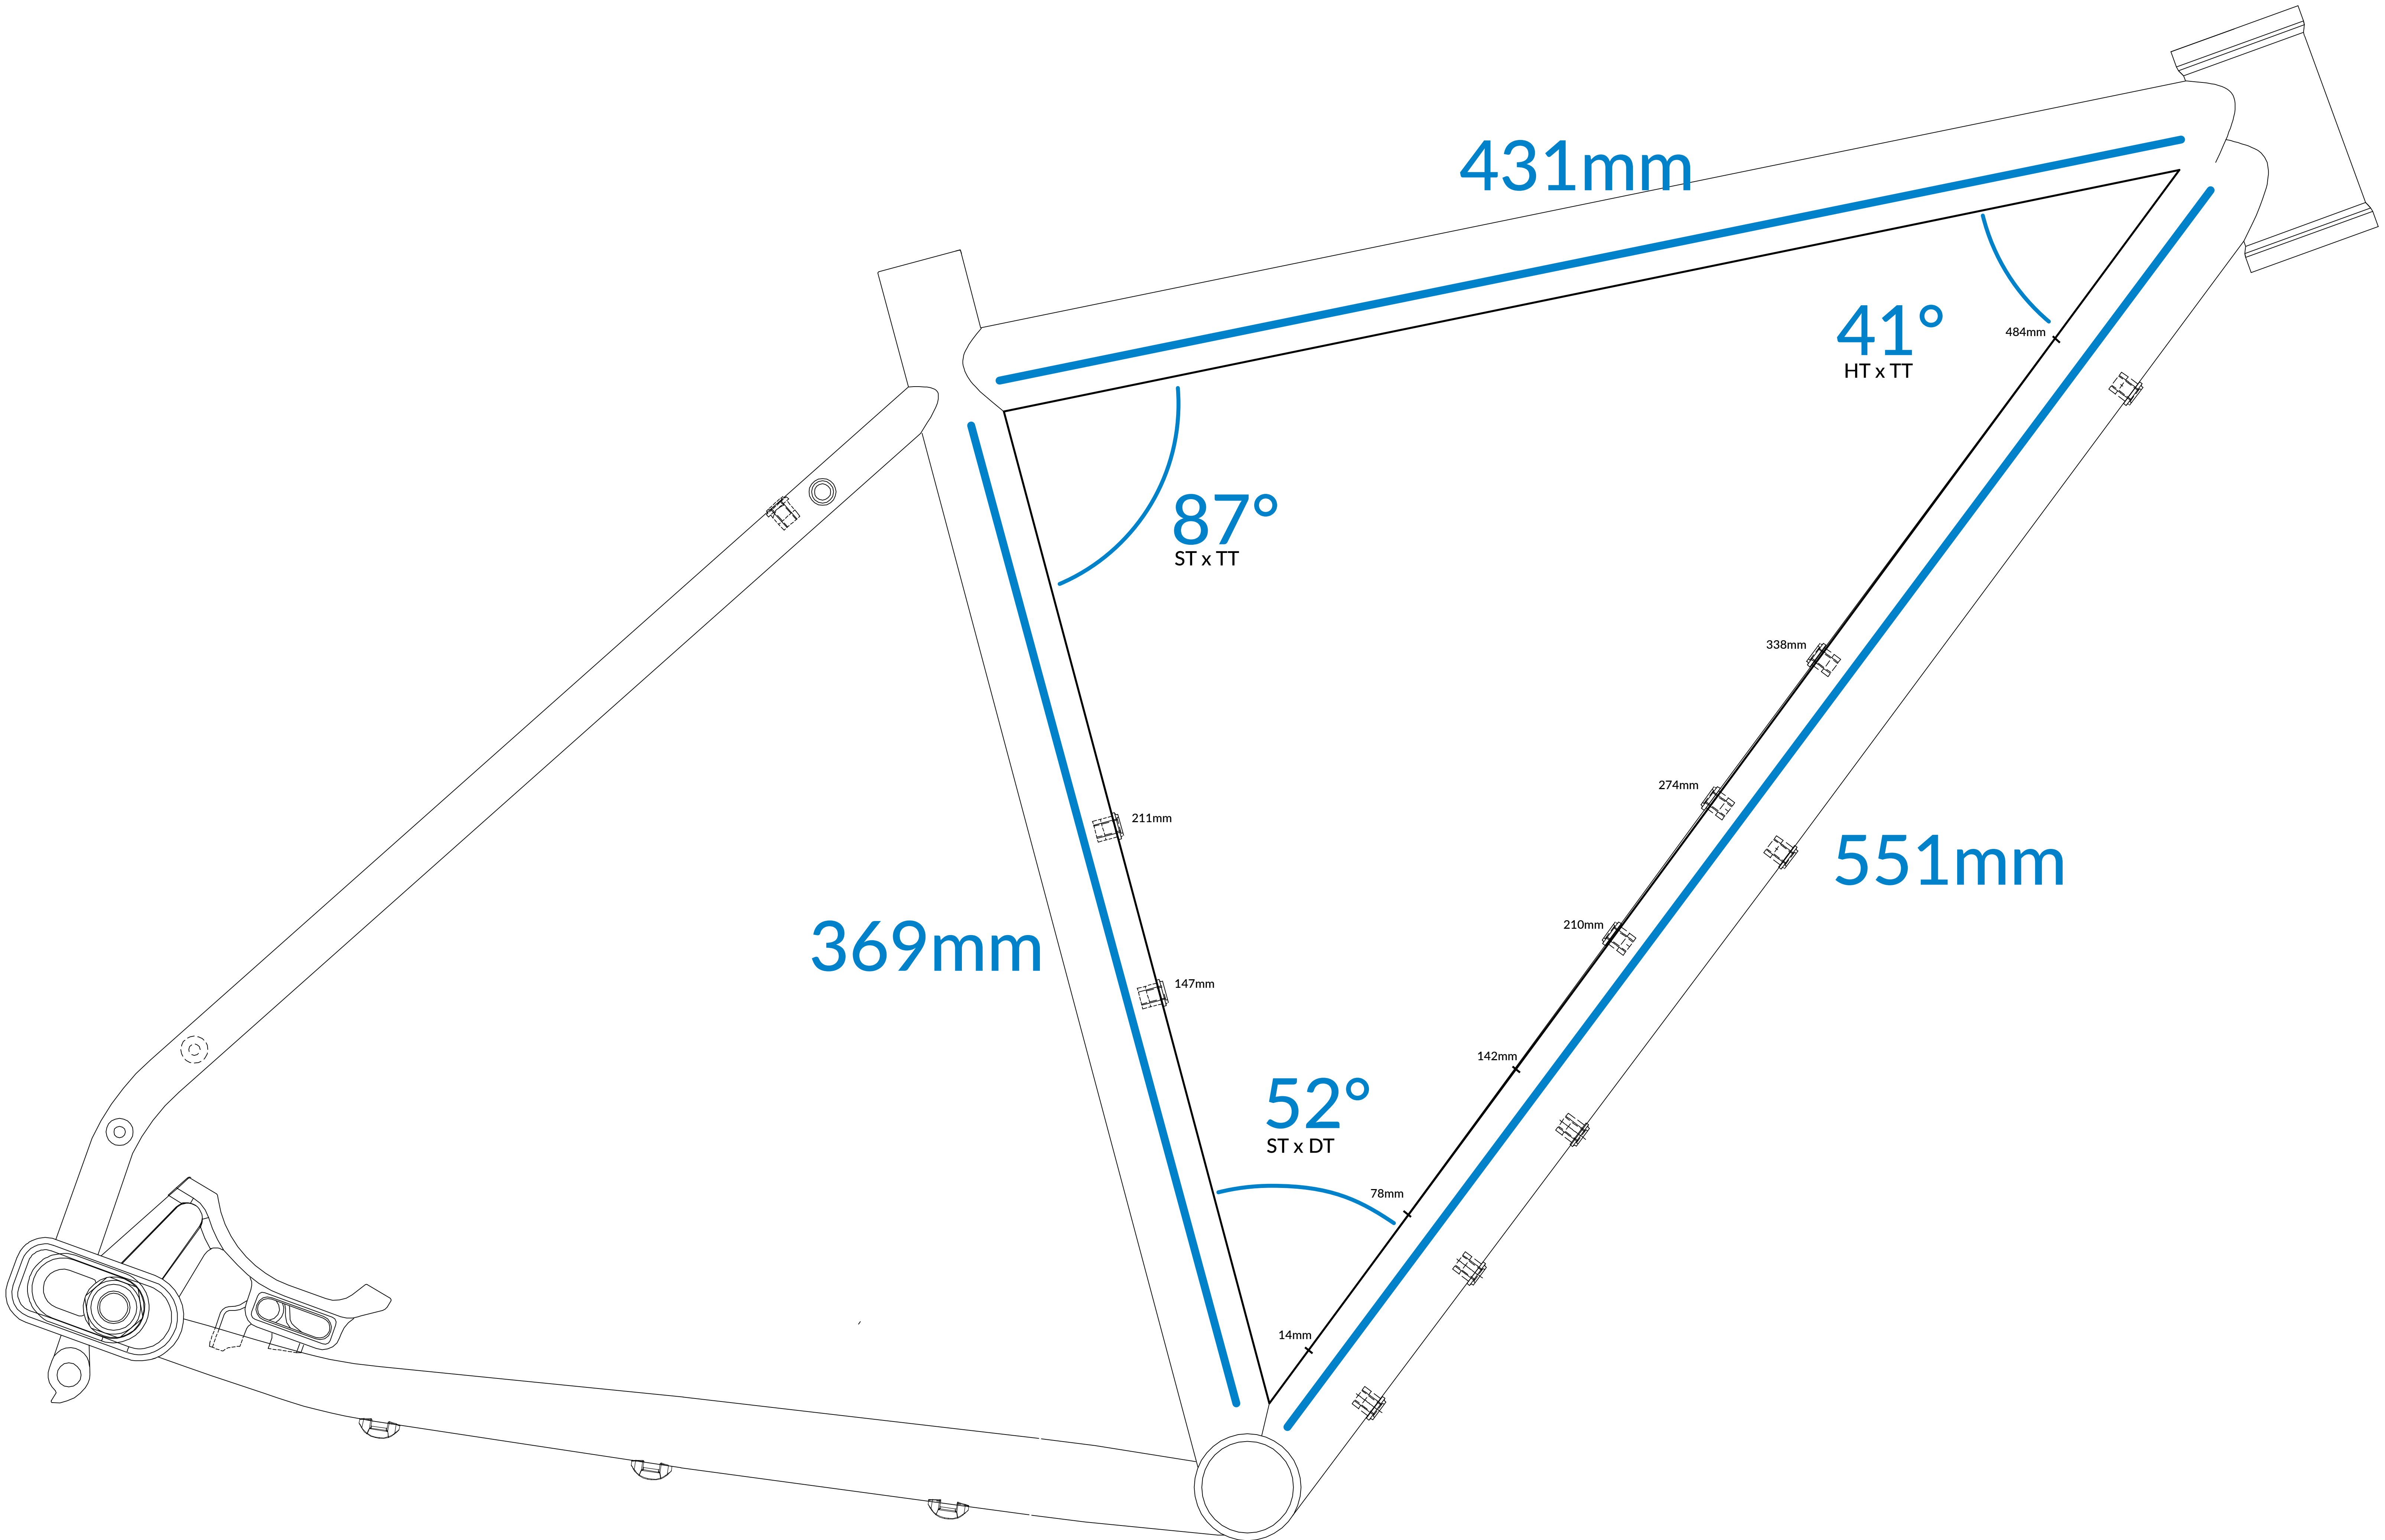

431mm

41°
HT x TT

484mm

87°
ST x TT

369mm

551mm

52°
ST x DT

211mm

147mm

338mm

274mm

210mm

142mm

78mm

14mm

All bottle boss locations reference interior intersection of seat tube and down tube. Locations vary by ± 3mm.

OTSO WARAKIN
SIZE 470
FRAME BAG DIMENSIONS